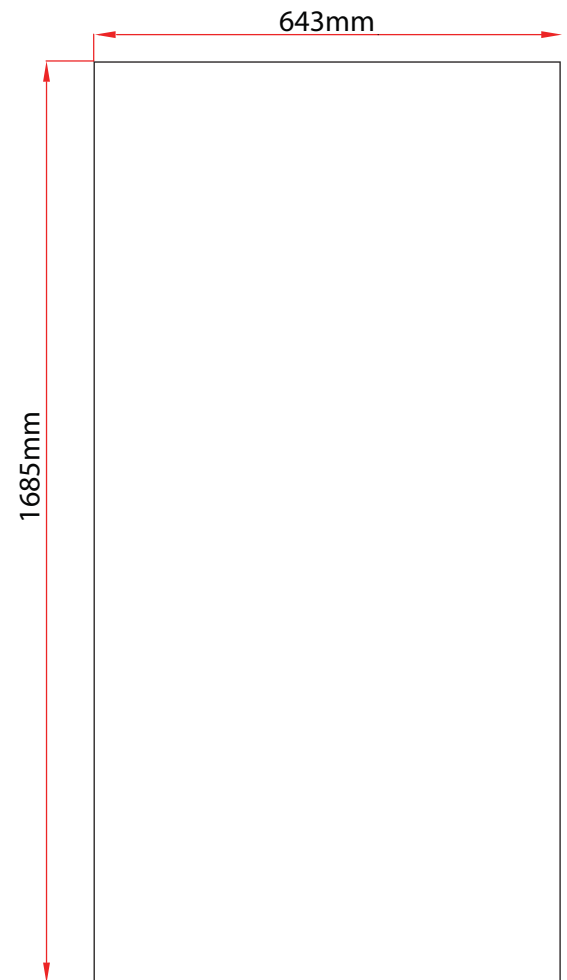

Total Artwork size: 657mm (W) x 1099mm (H) including the 14mm bleed.

Mobi Concertina Display Panels

VISIBLE GRAPHICAL AREA

Artwork Specification

Mobi Printed Panels – 1500mm High System

- 1 For optimum results, we require all artwork documents to be submitted in **Vector Format** in a High Quality PDF.
- 2 Please ensure that all **text has been outlined**, any images or placed items are **linked / embedded** within the document and that all **layers have been flattened**.
- 3 14mm bleed, with no crop marks.
- 4 Set up your artwork in CMYK at 300dpi
- 5 **CMYK Printing of Solid Black** – To achieve a solid black in your artwork, please create solid black with the following colour reference:
100% C, 100% M, 100% Y, 100% K
- 6 The artwork should be sized at **100%** of the total artwork size and sent as a individual panels.
- 7 **Mobi Printed Panels – 1500mm High System**

Total Artwork size: 657mm (W) x 1399mm (H) including the 14mm bleed.

Mobi Concertina Display Panels

VISIBLE GRAPHICAL AREA

Artwork Specification

Mobi Printed Panels – 1800mm High System

- 1 For optimum results, we require all artwork documents to be submitted in **Vector Format** in a High Quality PDF.
- 2 Please ensure that all **text has been outlined**, any images or placed items are **linked / embedded** within the document and that all **layers have been flattened**.
- 3 14mm bleed (7mm on all 4 sides), with no crop marks.
- 4 Set up your artwork in CMYK at 300dpi
- 5 **CMYK Printing of Solid Black** – To achieve a solid black in your artwork, please create solid black with the following colour reference:
100% C, 100% M, 100% Y, 100% K
- 6 The artwork should be sized at **100%** of the total artwork size and sent as a individual panels.
- 7 **Mobi Printed Panels – 1800mm High System**

Total Artwork size: 657mm (W) x 1699mm (H) including the 14mm bleed.
(7mm bleed on all 4 sides)