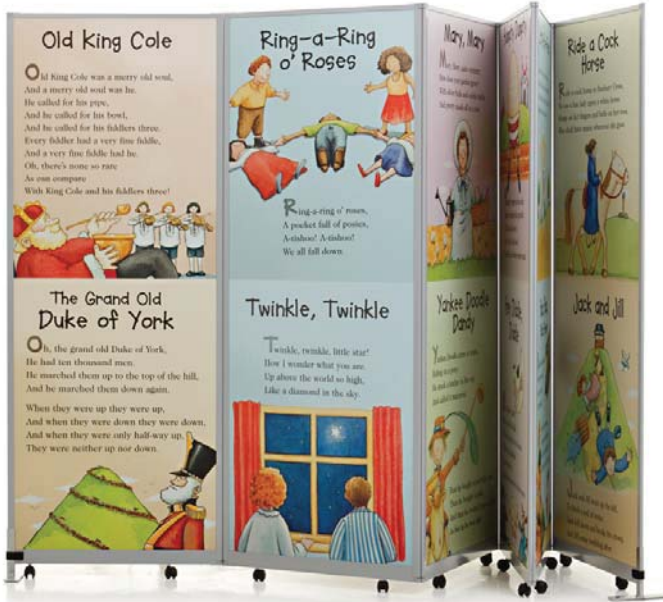

Mobi Concertina Display Panels

VISIBLE GRAPHICAL AREA

Artwork Specification

Mobi Printed Panels – 1200mm High System

- 1 For optimum results, we require all artwork documents to be submitted in **Vector Format** in a High Quality PDF.
- 2 Please ensure that all **text has been outlined**, any images or placed items are **linked / embedded** within the document and that all **layers have been flattened**.
- 3 14mm bleed, with no crop marks.
- 4 Set up your artwork in CMYK at 300dpi
- 5 **CMYK Printing of Solid Black** – To achieve a solid black in your artwork, please create solid black with the following colour reference:
100% C, 100% M, 100% Y, 100% K
- 6 The artwork should be sized at **100%** of the total artwork size and sent as a individual panels.
- 7 **Mobi Printed Panels – 1200mm High System**

Total Artwork size: 657mm (W) x 1099mm (H) including the 14mm bleed.

Mobi Concertina Display Panels

VISIBLE GRAPHICAL AREA

Artwork Specification

Mobi Printed Panels – 1500mm High System

- 1 For optimum results, we require all artwork documents to be submitted in **Vector Format** in a High Quality PDF.
- 2 Please ensure that all **text has been outlined**, any images or placed items are **linked / embedded** within the document and that all **layers have been flattened**.
- 3 14mm bleed, with no crop marks.
- 4 Set up your artwork in CMYK at 300dpi
- 5 **CMYK Printing of Solid Black** – To achieve a solid black in your artwork, please create solid black with the following colour reference:
100% C, 100% M, 100% Y, 100% K
- 6 The artwork should be sized at **100%** of the total artwork size and sent as a individual panels.
- 7 **Mobi Printed Panels – 1500mm High System**

Total Artwork size: 657mm (W) x 1699mm (H) including the 14mm bleed.
(7mm bleed on all 4 sides)