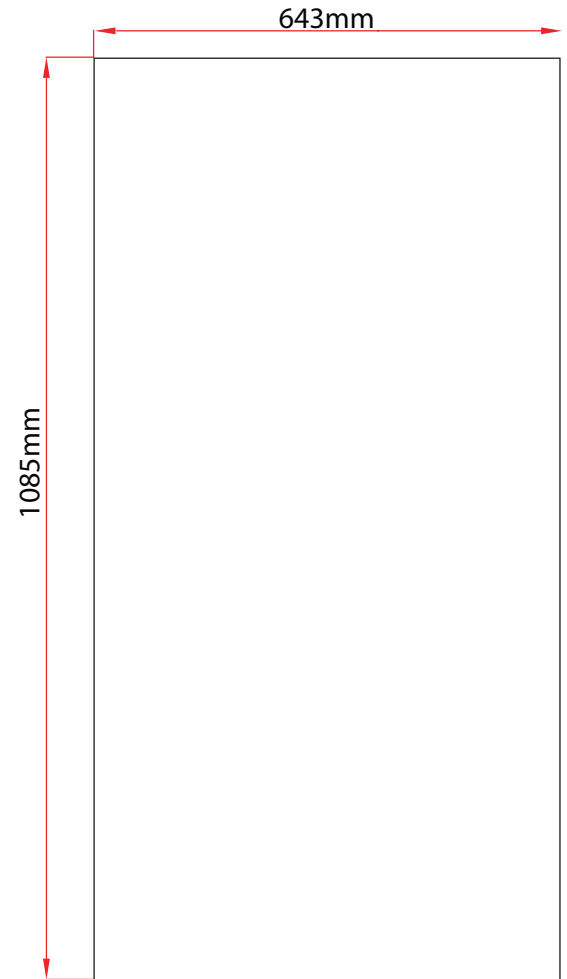

VISIBLE GRAPHICAL AREA