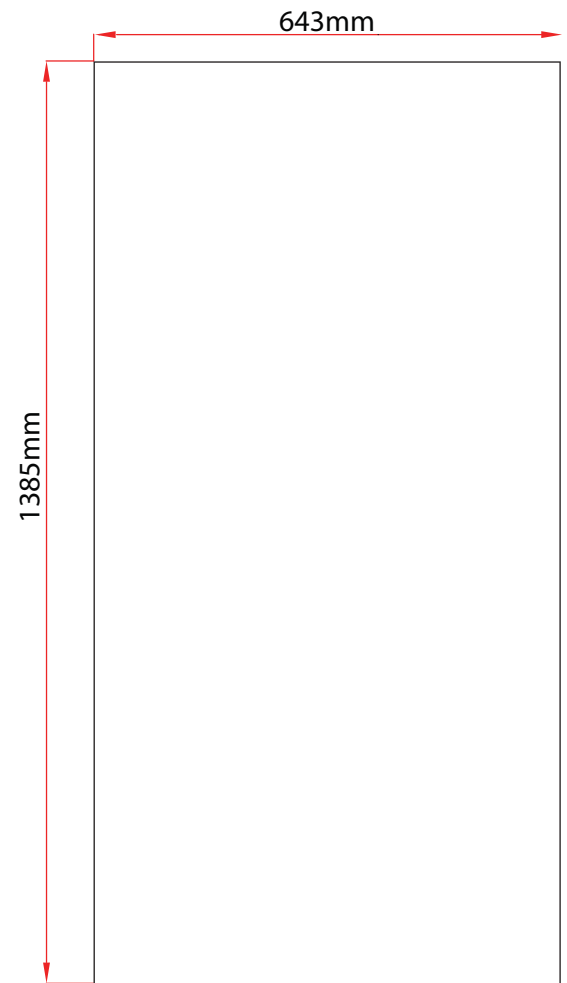

Mobi Concertina Display Panels

VISIBLE GRAPHICAL AREA

Artwork Specification

Mobi Printed Panels – 1200mm High System

- 1 For optimum results, we require all artwork documents to be submitted in **Vector Format** in a High Quality PDF.
- 2 Please ensure that all **text has been outlined**, any images or placed items are **linked / embedded** within the document and that all **layers have been flattened**.
- 3 14mm bleed, with no crop marks.
- 4 Set up your artwork in CMYK at 300dpi
- 5 **CMYK Printing of Solid Black** – To achieve a solid black in your artwork, please create solid black with the following colour reference:
100% C, 100% M, 100% Y, 100% K
- 6 The artwork should be sized at **100%** of the total artwork size and sent as a individual panels.
- 7 **Mobi Printed Panels – 1200mm High System**

Total Artwork size: 657mm (W) x 1099mm (H) including the 14mm bleed.

Mobi Concertina Display Panels

VISIBLE GRAPHICAL AREA

Artwork Specification

Mobi Printed Panels – 1500mm High System

- 1 For optimum results, we require all artwork documents to be submitted in **Vector Format** in a High Quality PDF.
- 2 Please ensure that all **text has been outlined**, any images or placed items are **linked / embedded** within the document and that all **layers have been flattened**.
- 3 14mm bleed, with no crop marks.
- 4 Set up your artwork in CMYK at 300dpi
- 5 **CMYK Printing of Solid Black** – To achieve a solid black in your artwork, please create solid black with the following colour reference:
100% C, 100% M, 100% Y, 100% K
- 6 The artwork should be sized at **100%** of the total artwork size and sent as a individual panels.
- 7 **Mobi Printed Panels – 1500mm High System**

Total Artwork size: 657mm (W) x 1699mm (H) including the 14mm bleed.
(7mm bleed on all 4 sides)