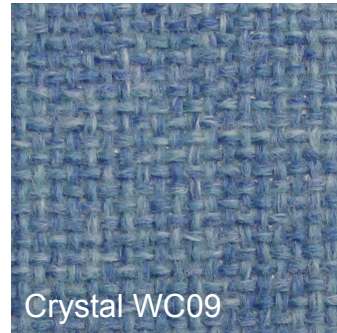

Fabric Colours - Woven Collection

PLEASE NOTE: These colour samples are for guidance and representation only. Due to limitations with colour screen viewing, accuracy cannot be guaranteed. Fabric samples are available on request. Please call our customer service team on 01733 394941 www.rapind.com