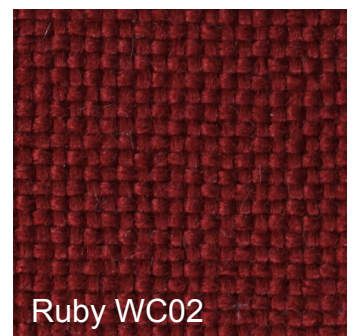

Fabric Colours - Woven Collection

PLEASE NOTE: These colour samples are for guidance and representation only. Due to limitations with colour screen viewing, accuracy cannot be guaranteed. Fabric samples are available on request. Please call our customer service team on 01733 394941 www.rapind.com