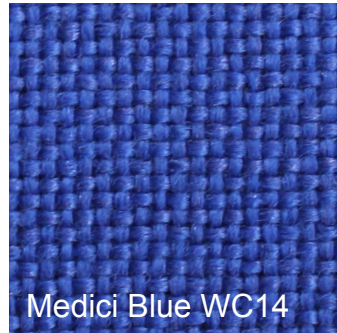

Fabric Colours - Woven Collection

PLEASE NOTE: These colour samples are for guidance and representation only. Due to limitations with colour screen viewing, accuracy cannot be guaranteed. Fabric samples are available on request. Please call our customer service team on 01733 394941 www.rapind.com