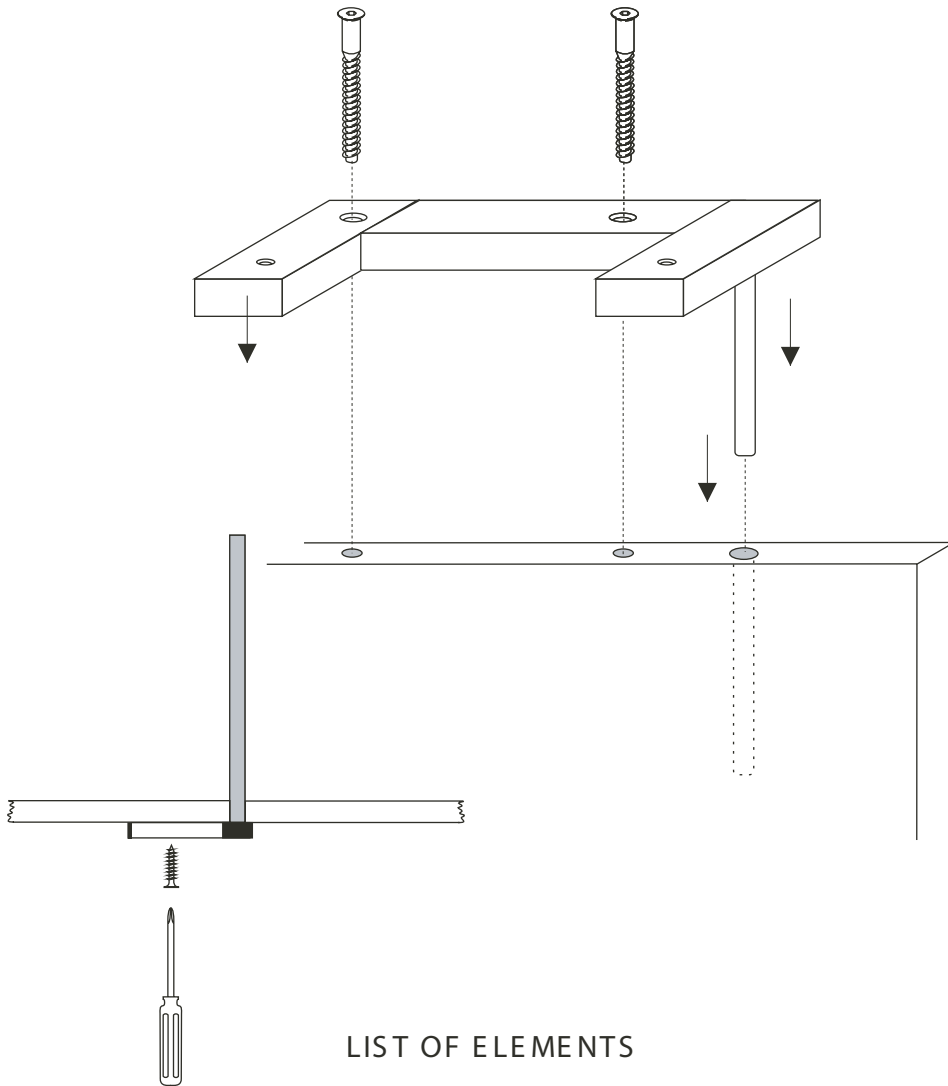

Ashford Desktop Screens User Instructions

LIST OF ELEMENTS

NO	NAME	QUANTITY
1	SCREEN	1
2	BRACKET UNI SCRBRKTS	2
3	SCREW SPAX 4 X 40	4
4	SCREW L-70	4

www.rapind.com